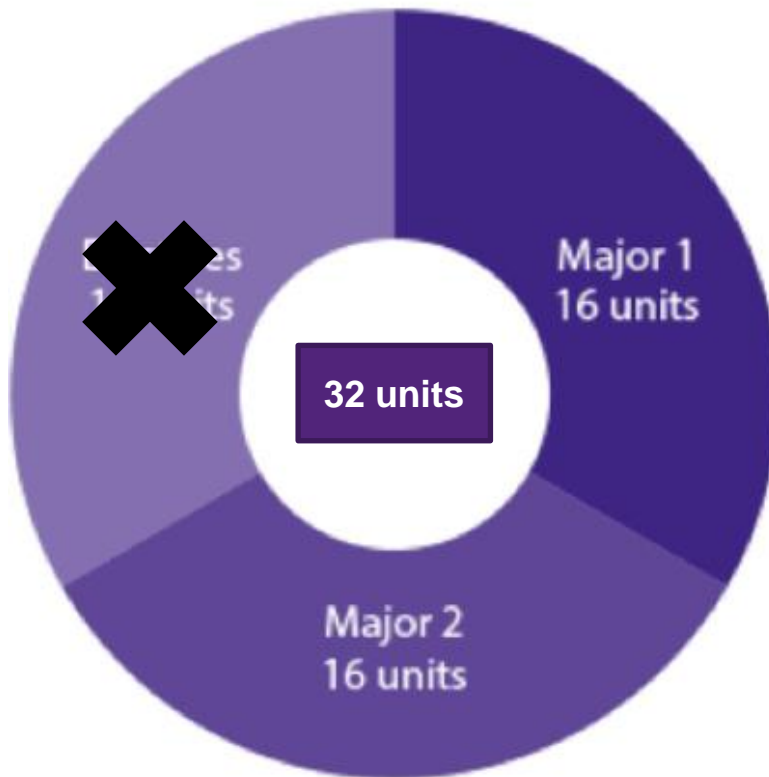

Structure of BA Dual Degrees

OPTION 1