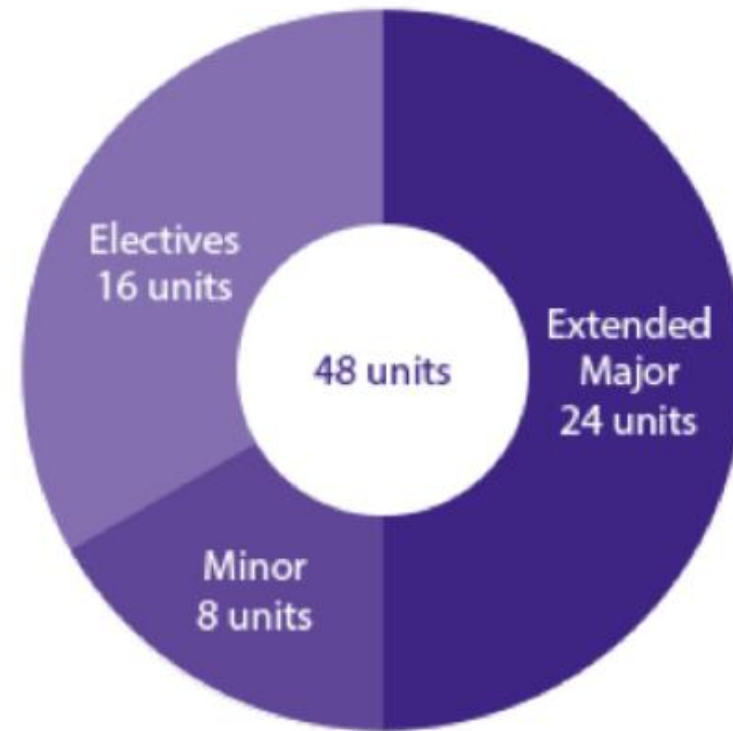

Your Courses
Course

- Compulsory
- Elective

Unit
ECP
Blackboard

Structure of the single degree BA

OPTION 1

**32 Units of
BA Courses**

+

**16 Units of
Electives**

OPTION 2

What is an Elective?

Courses that allow you to customise your degree further.

- Can be from study areas outside of your Major or Minor (called **General Elective**)
- Can be more classes from your Major course lists (called **BA Electives**).
- **You 'unlock' electives:**
You **MUST** to take 8 units (1 semester) of required courses from the BA course list before you can start taking General Electives.

And here's where your degree gets REALLY powerful!

You can **USE** these electives to build or add another Major or Minors!

And, if you like them better, you can switch!
(anytime so long as you have room in your 48 units to still graduate on time)