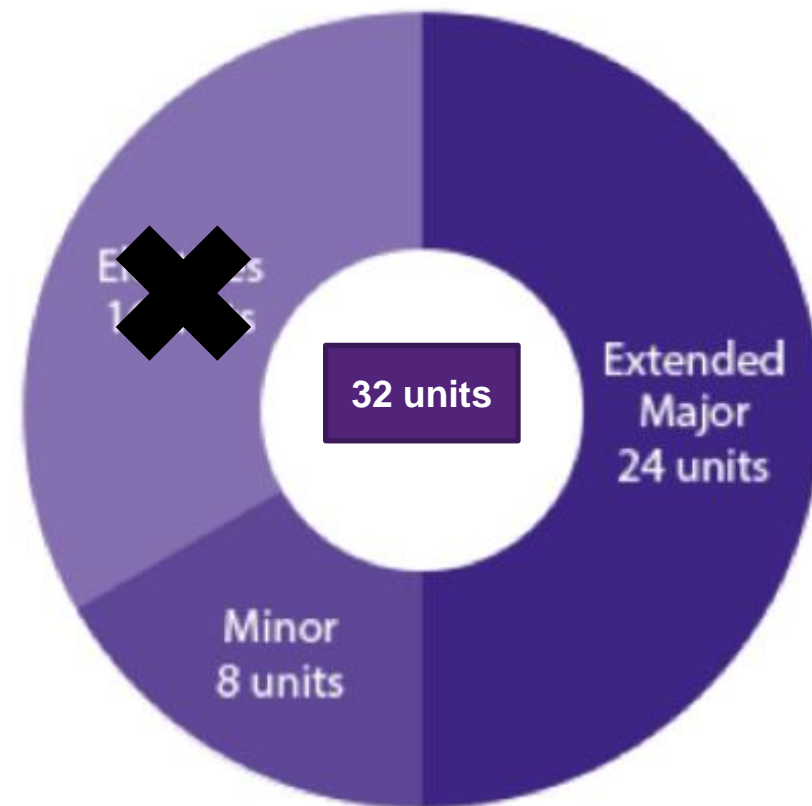

- [Bachelor of Arts to Bachelor of Occupational Therapy \(Honours\)](#)
- [Bachelor of Arts to Bachelor of Physiotherapy \(Honours\)](#)
- [Bachelor of Arts to Bachelor of Psychological Science \(Honours\)](#)
- [Bachelor of Arts to Bachelor of Speech Pathology \(Honours\)](#)
- [Bachelor of Arts to Bachelor of Science](#)
- [Bachelor of Arts to Bachelor of Economics](#)
- [Bachelor of Arts to Bachelor of Business Management](#)
- [Bachelor of Arts to Bachelor of Commerce](#)
- [Bachelor of Arts to Bachelor of Laws \(Honours\)](#)

To transfer from the BA to another undergraduate program within the Faculty, please seek advice from our [Student Administration team](#).

Structure of BA Dual Degrees

OPTION 1

OPTION 2

Where do I start?

For single degree BA, **keep your options open and explore**

*Example: Kris: majoring in **International Relations** and **Philosophy**; but loves **Music** and **Criminology**.*

They pick one compulsory introductory course from each area.

Kris decides Crim & Philosophy aren't for them: No problem, they switch to IR & Music majors and those Crim & Philosophy course acts as electives for their degree.