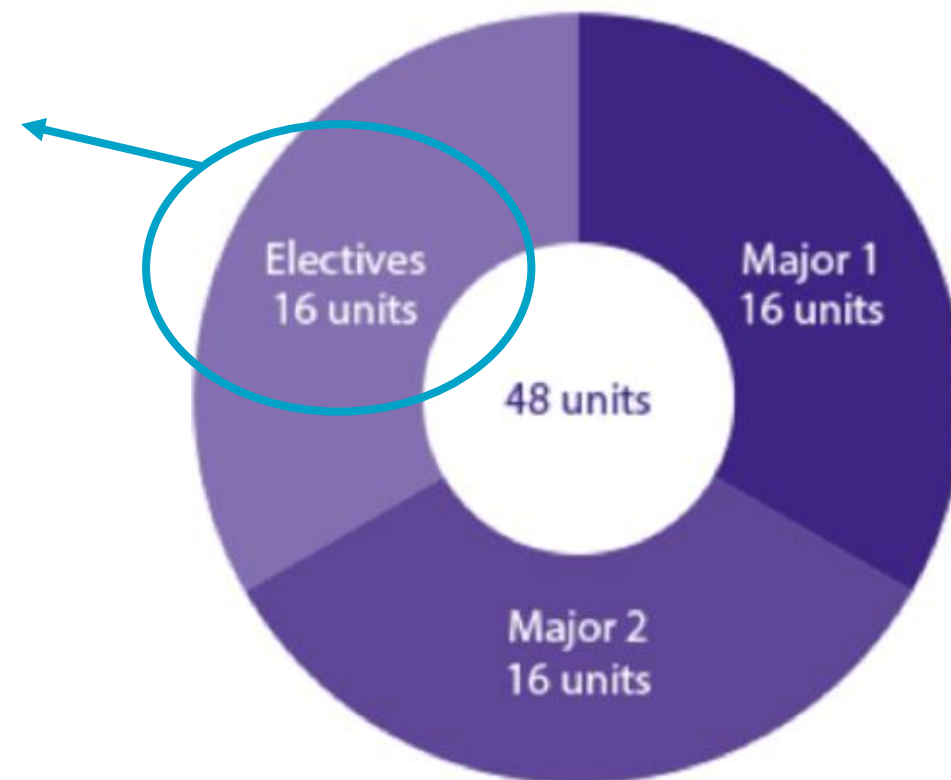

Your Courses
Course

- Compulsory
- Elective

Unit
ECP
Blackboard

Structure of the single degree BA

OPTION 1

**32 Units of
BA Courses**

+

**16 Units of
Electives**

OPTION 2

What is an Elective?

Courses that allow you to customise your degree further.

- Can be from study areas outside of your Major or Minor (called **General Elective**)
- Can be more classes from your Major course lists (called **BA Electives**).
- **You 'unlock' electives:**
You **MUST** to take 8 units (1 semester) of required courses from the BA course list before you can start taking General Electives.

And here's where your degree gets REALLY powerful!

You can **USE** these electives to build or add another Major or Minors!

And, if you like them better, you can switch!
(anytime so long as you have room in your 48 units to still graduate on time)

Your BA just became the ultimate ***choose-your-own-adventure*** degree!

40+ BA majors available

Programs and Courses website

BACHELOR OF Arts

Program and course requirements

Information for students commencing