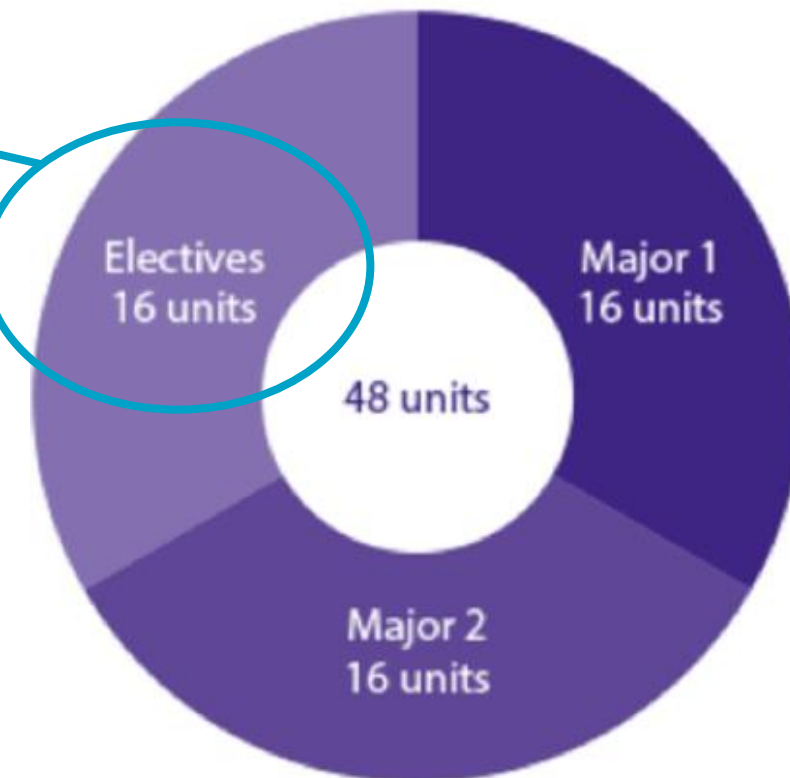

Your Courses
Course

- Compulsory
- Elective

Unit
ECP
Blackboard

Structure of the single degree BA

OPTION 1

**32 Units of
BA Courses**

+

**16 Units of
Electives**

OPTION 2

What is an Elective?

Courses that allow you to customise your degree further.

- Can be from study areas outside of your Major or Minor (called **General Elective**)
- Can be more classes from your Major course lists (called **BA Electives**).
- **You 'unlock' electives:**
You **MUST** to take 8 units (1 semester) of required courses from the BA course list before you can start taking General Electives.

And here's where your degree gets REALLY powerful!

You can **USE** these electives to build or add another Major or Minors!

And, if you like them better, you can switch!
(anytime so long as you have room in your 48 units to still graduate on time)