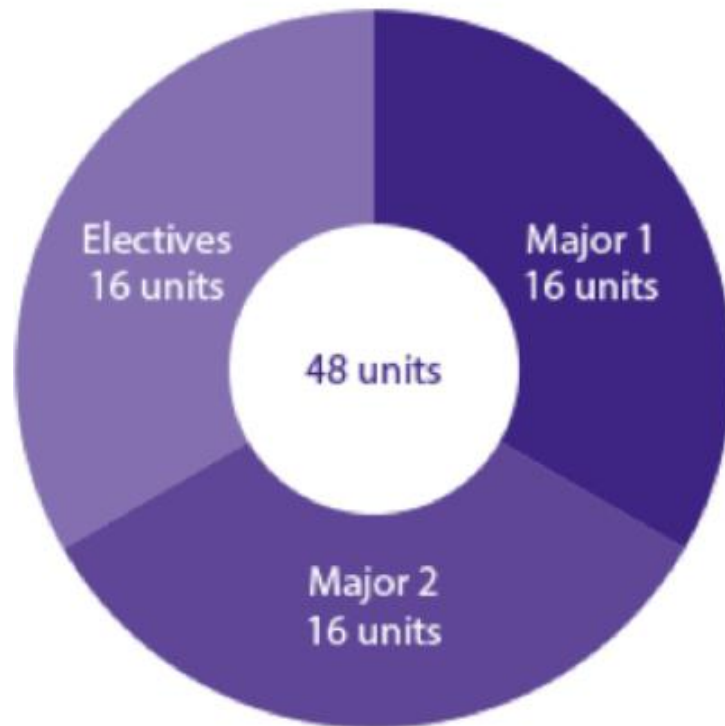

Your Courses
Course

- Compulsory
- Elective

Unit
ECP
Blackboard

Structure of the single degree BA

OPTION 1

**32 Units of
BA Courses**

+

**16 Units of
Electives**

OPTION 2

What is an Elective?

Courses that allow you to customise your degree further.

- Can be from study areas outside of your Major or Minor (called **General Elective**)
- Can be more classes from your Major course lists (called **BA Electives**).
- **You 'unlock' electives:**
You **MUST** to take 8 units (1 semester) of required courses from the BA course list before you can start taking General Electives.

And here's where your degree gets REALLY powerful!

You can **USE** these electives to build or add another Major or Minors!

And, if you like them better, you can switch!
(anytime so long as you have room in your 48 units to still graduate on time)